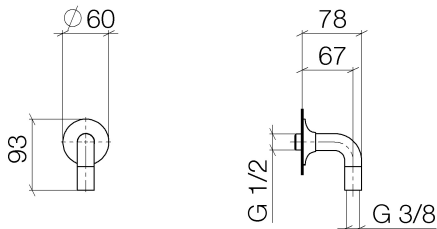

Bathtub - Series-various
Wall elbow - polished chrome
Article number: 28 450 809-00

- 3/8" Shower outlet
- Flange diameter 2-3/8"
- 1/2" connection
- Internal backflow preventer.

polished chrome

Accessory is required for this item.

Dimensional drawing

All dimensions in mm / inch = mm x 0,0394

Bathtub - Series-various
Wall elbow - polished chrome
Article number: 28 450 809-00

Flow rate chart

Bathtub - Series-various
Wall elbow - polished chrome
Article number: 28 450 809-00

Required article

35 080 970-90 0010
Rough-in adapter -

Spare parts list

Number	Item Number	Designation	Number of units
--------	-------------	-------------	-----------------