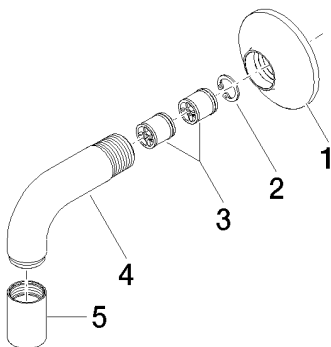

Bathtub - Series-various
Wall elbow - polished chrome
Article number: 28 450 809-00

- 3/8" Shower outlet
- Flange diameter 2-3/8"
- 1/2" connection
- Internal backflow preventer.

polished chrome

Accessory is required for this item.

Dimensional drawing

All dimensions in mm / inch = mm x 0,0394

Bathtub - Series-various
Wall elbow - polished chrome
Article number: 28 450 809-00

Flow rate chart

Bathtub - Series-various
Wall elbow - polished chrome
Article number: 28 450 809-00

Required article

35 080 970-90 0010
Rough-in adapter -

Spare parts list

Number	Item Number	Designation	Number of units
--------	-------------	-------------	-----------------