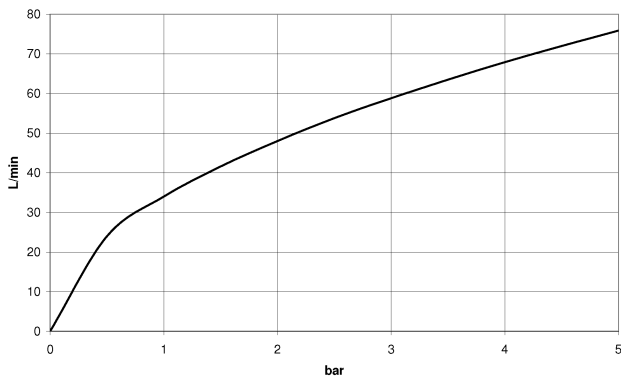

Dimensional drawing

All dimensions in mm / inch = mm x 0,0394

Bathtub - Series-various
Wall elbow - polished chrome
Article number: 28 450 809-00

Flow rate chart

Bathtub - Series-various
Wall elbow - polished chrome
Article number: 28 450 809-00